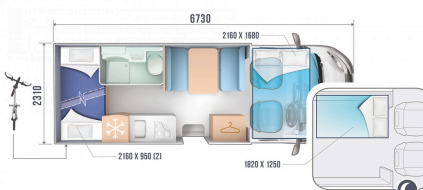

Enjoy the new Season in the latest Motorhome from the Auto-Roller team.

The new model Zefiro 675 4-6 Berth

The Spacious Auto-Roller Zefiro 675 4-6 berth is a luxury motor home based on the new Ford chassis with 125bhp turbo diesel and 6 speed manual gearbox, that drives more like a car. To complement this it has ABS brakes, cruise control, cab air conditioning and power steering.

The Dinette area has an excellent layout with extensions for seating up to 6 people.

Standard features included are;-

- A full kitchen consisting of:
- A three burner hob & grill/oven
- Sink with hot and cold running water
- 150L 3-way fridge/freezer
- Large self-closing drawers, with storage for Cutlery, crockery and cookware
- Fire blanket, extinguisher and first aid kit
- Washroom with basin, hot-cold water and separate shower
- An electric flushing cassette toilet c/w chemicals
- Blinds and flyscreens to all windows
- Gas/electric blown air heating
- Gas/electric water heater
- 95Amp Leisure battery with solar panel
- TV Aerial and booster unit
- Inboard fresh water tank and pump
- Onboard grey waste tank
- Gas regulator and two 7kg gas bottles
- Fresh water filler hose and 240v mains lead
- Radio CD player with Bluetooth for phone
- Full seat belts for forward facing seats
- Complimentary Caravan & Camping Club membership with guides

Rear Garage area with fold-up lower bunk

Additional Extras included:

Colour reversing camera, 100w solar panel & Bike rack

Midland **M**otor **C**aravan **H**ire

Dimensions

Length: 6.73m Width: 2.31m
Height: 2.95m

Berths: Over-cab 2.16m x 1.68m
Rear Bunks 2.16m x 0.95m
Dinette 1.82m x 1.25m (plus)

Fresh water tank: 100 Litre
Waste water tank: 120 Litre

Washroom with separate shower