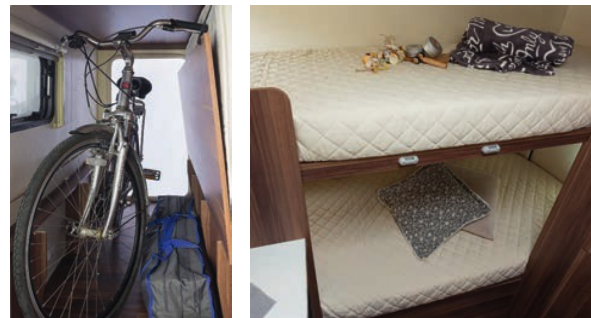

Rear Garage area with fold-up lower bunk