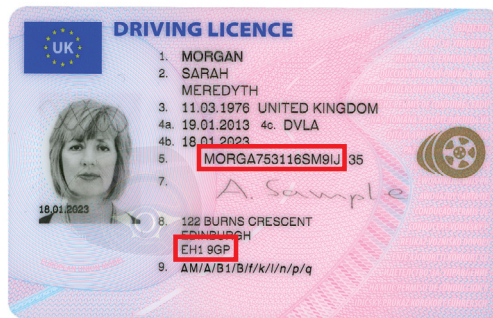

How to share your driving licence details

Use this guide to provide information on your driving entitlements and any endorsements. For example, when hiring a vehicle or applying for a job.

1 Go to:
www.gov.uk/view-driving-licence

2 Enter your driver number, National Insurance number and the postcode shown on your current driving licence:

Your driving licence number

Example: MORGA753116SM9IJ

MORGA753116SM9IJ

Your National Insurance number

Example: MQQ123456C

MQQ123456C

Postcode

Example: EH1 9GP

EH1 9GP

Tick when you have read the privacy notice and click on the **‘View now’** button at the bottom of the page.

3 You will now be able to view your driving licence information. To **share** your driving licence with another person, select the **“Share your licence information”** tab (highlighted in red below).