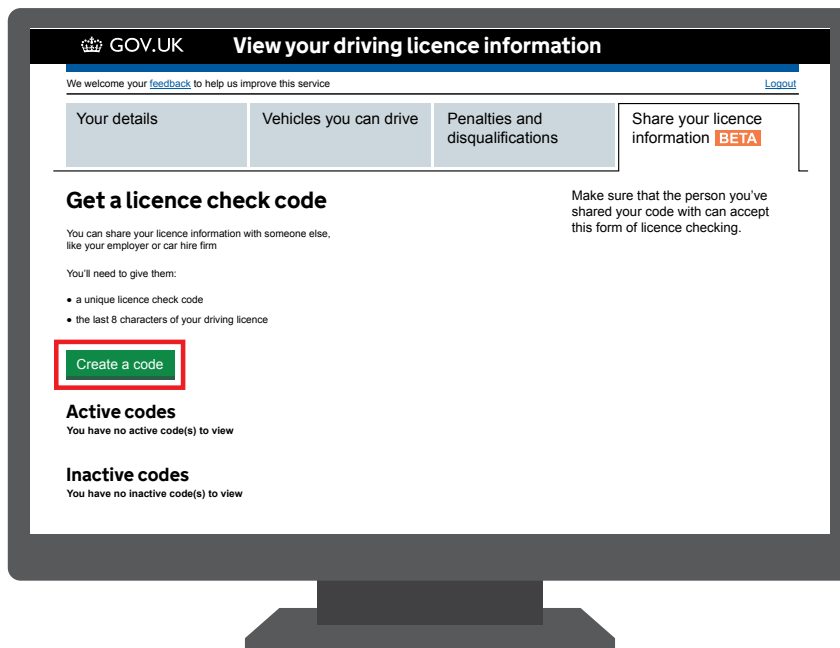

4

Click on the 'Create a code' button.