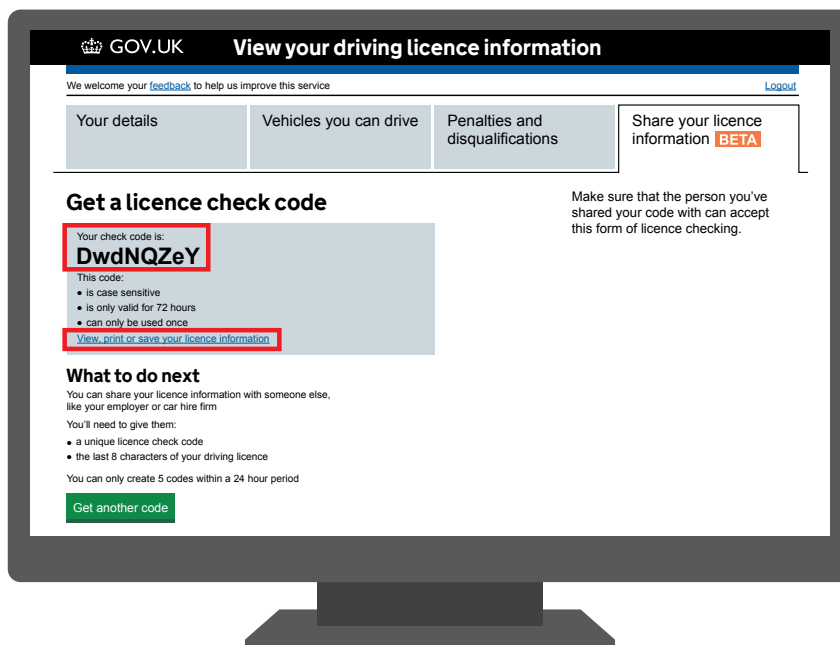

GOV.UK View your driving licence information

We welcome your [feedback](#) to help us improve this service [Logout](#)

Your details Vehicles you can drive Penalties and disqualifications **Share your licence information BETA**

Driving licence number MORGA753116SM9IJ

Licence issue number 35

Further steps
are shown over
the page >

4

Click on the 'Create a code' button.

5

You will now be shown a check code which is case sensitive.

Pass this check code onto whoever needs to view your driving licence. You will also need to provide them with the last 8 characters of your driving licence number.

The check code is valid for 72 hours and can only be used once.

You can also download a summary of your driving licence by selecting 'View, print or save your licence information'.

For further information, please visit www.gov.uk/dvla/nomorecounterpart