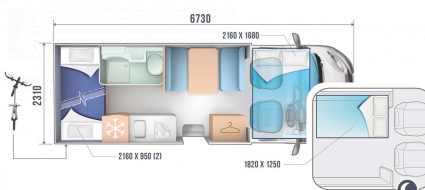

Enjoy the new Season in the latest Motorhome from the Auto-Roller team.

The new model Zefiro 675 4-6 Berth

The Spacious Auto-Roller Zefiro 675 4-6 berth is a luxury motor home based on the new Ford chassis with 125bhp turbo diesel and 6 speed manual gearbox, that drives more like a car. To complement this it has ABS brakes, cruise control, cab air conditioning and power steering.

The Dinette area has an excellent layout with extensions for seating up to 6 people.

Standard features included are;-

- A full kitchen consisting of:
- A three burner hob & grill/oven
- Sink with hot and cold running water
- 150L 3-way fridge/freezer
- Large self-closing drawers, with storage for Cutlery, crockery and cookware
- Fire blanket, extinguisher and first aid kit
- Washroom with basin, hot-cold water and separate shower
- An electric flushing cassette toilet c/w chemicals
- Blinds and flyscreens to all windows
- Gas/electric blown air heating
- Gas/electric water heater
- 95Amp Leisure battery with solar panel
- TV Aerial and booster unit
- Inboard fresh water tank and pump
- Onboard grey waste tank
- Gas regulator and two 7kg gas bottles
- Fresh water filler hose and 240v mains lead
- Radio CD player with Bluetooth for phone
- Full seat belts for forward facing seats
- Complimentary Caravan & Camping Club membership with guides

Rear Garage area with fold-up lower bunk

Additional Extras included:

Colour reversing camera, 100w solar panel & Bike rack

Midland **M**otor **C**aravan **H**ire

Dimensions

Length: 6.73m Width: 2.31m
Height: 2.95m

Berths: Over-cab 2.16m x 1.68m
Rear Bunks 2.16m x 0.95m
Dinette 1.82m x 1.25m (plus)

Fresh water tank: 100 Litre
Waste water tank: 120 Litre

Washroom with separate shower