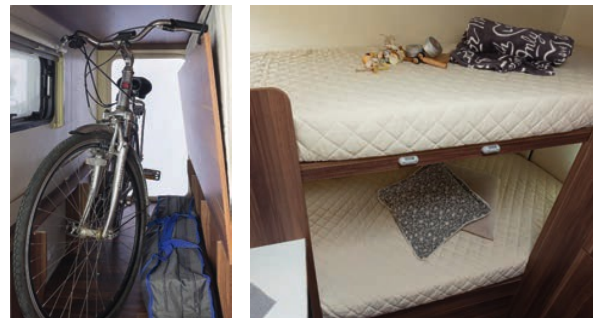

Rear Garage area with fold-up lower bunk